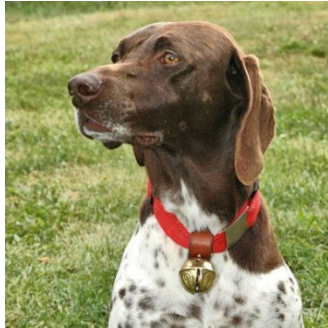

Sleigh Bell Gifts and Accessories

Premium SOLID BRASS bells, continued

New solid-brass sleigh bells, ranging from 1 1/4" to 2 3/4" across, give our premium straps a musical, full sound. The heirloom-quality bells are either solid brass (gold color) or chrome plated over solid brass (silver color).

Our handsome straps are cut from firm, high quality leather.

Gypsy's Dog Bell

One 1 1/2" bell on leather strap with button-snap closure. Fits collars up to 1" wide

Popular in medium brown or black

Bell color: Gold